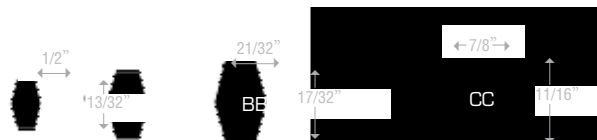

DAYCO®

Double Angle V-Belt

Series: AA/BB/CC
Meets RMA Standard IP-21

Designed for serpentine and reversing drives. The Dayco Double Angle V-Belt transmits power from either side of the belt. Polyester cords and a durable cotton/ polyester cover delivers maximum strength and length stability while ensuring resistance to heat, ozone, grease, oil and dirt. Specially formulated core compounding provides for long life and high horsepower capabilities. This belt flexes equally well in either direction and provides natural wedging action on both sides for maximum power.

Belt No.	List Price	Weight (Lbs.)	Effective Length (In.)
AA49	$22.44	0.49	51.00
AA51	$23.34	0.51	53.00
AA55	$24.48	0.55	57.00
AA58	$25.62	0.57	60.00
AA60	$25.84	0.59	62.00
AA68	$28.28	0.67	70.00
AA75	$30.76	0.74	77.00
AA80	$33.30	0.79	82.00
AA85	$35.70	0.84	87.00
AA90	$38.10	0.89	92.00
AA96	$40.62	0.95	98.00
AA105	$44.24	1.04	107.00
AA112	$49.16	1.11	114.00
AA120	$52.84	1.19	122.00
AA128	$56.60	1.27	130.00
BB45	$31.36	0.61	48.00
BB50	$34.06	0.68	53.00
BB51	$34.26	0.69	54.00
BB52	$34.86	0.70	55.00

Belt No.	List Price	Weight (Lbs.)	Effective Length (In.)
BB54	$35.36	0.73	57.00
BB55	$35.64	0.74	58.00
BB60	$36.86	0.81	63.00
BB62	$37.20	0.84	65.00
BB68	$40.74	0.92	71.00
BB71	$42.18	0.96	74.00
BB74	$43.76	1.00	77.00
BB75	$44.24	1.01	78.00
BB76	$45.38	1.03	79.00
BB81	$47.94	1.09	84.00
BB85	$50.44	1.15	88.00
BB90	$52.84	1.22	93.00
BB92	$54.48	1.24	95.00
BB93	$55.32	1.26	96.00
BB94	$55.98	1.27	97.00
BB96	$56.24	1.30	99.00
BB97	$57.76	1.31	100.00
BB103	$59.20	1.39	106.00
BB105	$61.50	1.42	108.00
BB107	$62.94	1.45	110.00
BB108	$63.68	1.46	111.00
BB111	$66.28	1.50	114.00
BB112	$66.44	1.51	115.00
BB114	$67.34	1.54	117.00
BB116	$68.26	1.57	119.00
BB118	$69.06	1.59	121.00
BB120	$70.12	1.62	123.00