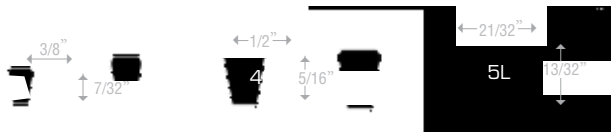

DAYCO® FHP Utility V-Belt

**Series: 3L/4L/5L
Meets RMA Standard IP-23**

Designed for use on lawn & garden, home, farm or shop applications. Featuring a rubber impregnated wrapped fabric cover, high modulus polyester cord and specially formulated belt core, the Dayco FHP Utility Belt offers superior performance. Designed for use with light duty motors utilizing small diameter pulleys, this Dayco FHP Utility Belt delivers extreme flexibility and smooth quiet operation over a multitude of light duty drive applications. Note: Not for use on clutching drives

Belt No.	List Price	Weight (Lbs.)	Outside Circumference (In.)
3L150	$6.50	0.05	15.00
3L160	$6.50	0.05	16.00
3L170	$6.50	0.06	17.00
3L180	$6.50	0.06	18.00
3L190	$6.50	0.06	19.00
3L200	$6.50	0.07	20.00
3L210	$6.50	0.07	21.00
3L220	$6.50	0.07	22.00
3L230	$6.50	0.08	23.00
3L240	$6.50	0.08	24.00
3L250	$6.50	0.08	25.00
3L260	$6.62	0.09	26.00
3L270	$6.72	0.09	27.00
3L280	$6.84	0.09	28.00
3L290	$6.94	0.10	29.00
3L300	$7.06	0.10	30.00
3L310	$7.10	0.10	31.00
3L320	$7.22	0.11	32.00
3L330	$7.34	0.11	33.00

Belt No.	List Price	Weight (Lbs.)	Outside Circumference (In.)
3L340	$7.44	0.11	34.00
3L350	$7.62	0.12	35.00
3L360	$7.72	0.12	36.00
3L370	$7.88	0.12	37.00
3L380	$8.06	0.13	38.00
3L390	$8.22	0.13	39.00
3L400	$8.36	0.13	40.00
3L410	$8.54	0.14	41.00
3L420	$8.68	0.14	42.00
3L430	$8.76	0.14	43.00
3L440	$8.86	0.15	44.00
3L450	$9.04	0.15	45.00
3L460	$9.14	0.15	46.00
3L470	$9.32	0.16	47.00
3L480	$9.42	0.16	48.00
3L490	$9.54	0.16	49.00
3L500	$9.64	0.17	50.00
3L510	$9.78	0.17	51.00
3L520	$9.84	0.17	52.00
3L530	$9.98	0.18	53.00
3L540	$10.10	0.18	54.00
3L550	$10.20	0.18	55.00
3L560	$10.30	0.19	56.00
3L570	$10.40	0.19	57.00
3L580	$10.54	0.19	58.00
3L590	$10.64	0.20	59.00
3L600	$10.74	0.20	60.00