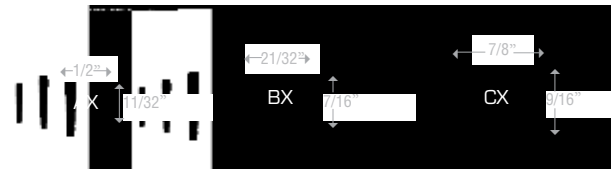

DAYCO® GOLD LABEL®
Premium Industrial
V-Belt

Series: AX/BX/CX
Meets RMA Standard IP-20

Designed for smaller drive envelopes and higher horsepower ratings. The Dayco Gold Label Premium Industrial V-Belt's precision molded cog design reduces bending stress and dissipates heat which maximizes belt life. The high modulus polyester cord offers strength and stability for high horsepower loads, while the raw edge sidewall construction produces a high coefficient of friction for a tighter grip on the pulley resulting in reduced slippage. This belt is an excellent choice for applications calling for compact drive systems utilizing smaller pulleys and shorter center drives.

Belt No.	List Price	Weight (Lbs.)	Outside Circumference (In.)
AX21	$8.70	0.18	23.00
AX22	$9.10	0.19	24.00
AX23	$9.22	0.20	25.00
AX24	$9.40	0.21	26.00
AX25	$9.56	0.22	27.00
AX26	$9.74	0.22	28.00
AX27	$9.90	0.23	29.00
AX28	$10.04	0.24	30.00
AX29	$10.20	0.25	31.00
AX30	$10.26	0.26	32.00
AX31	$10.46	0.27	33.00
AX32	$10.70	0.27	34.00
AX33	$10.84	0.28	35.00
AX34	$11.08	0.29	36.00
AX35	$11.22	0.30	37.00
AX36	$11.44	0.31	38.00
AX37	$11.90	0.32	39.00
AX38	$12.02	0.33	40.00

Belt No.	List Price	Weight (Lbs.)	Outside Circumference (In.)
AX39	$12.22	0.33	41.00
AX40	$12.40	0.34	42.00
AX41	$12.62	0.35	43.00
AX42	$12.88	0.36	44.00
AX43	$13.10	0.37	45.00
AX44	$13.26	0.38	46.00
AX45	$13.38	0.39	47.00
AX46	$13.48	0.39	48.00
AX47	$13.62	0.40	49.00
AX48	$13.78	0.41	50.00
AX49	$13.92	0.42	51.00
AX50	$14.06	0.43	52.00
AX51	$14.20	0.44	53.00
AX52	$14.38	0.44	54.00
AX53	$14.52	0.45	55.00
AX54	$14.76	0.46	56.00
AX55	$14.88	0.47	57.00
AX56	$15.04	0.48	58.00
AX57	$15.20	0.49	59.00
AX58	$15.40	0.50	60.00
AX59	$15.60	0.50	61.00
AX60	$15.70	0.51	62.00
AX61	$15.96	0.52	63.00
AX62	$16.10	0.53	64.00
AX63	$16.34	0.54	65.00
AX64	$16.46	0.55	66.00
AX65	$16.66	0.56	67.00