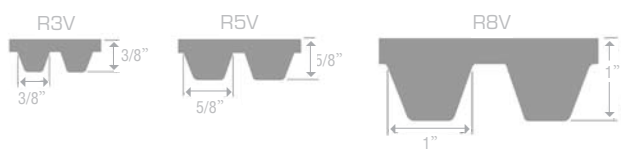

DAYCO® GOLD LABEL® V-Wedge Banded Belt

Series: R3V/R5V/R8V
Meets RMA Standard IP-22

Designed for high horsepower applications. Dayco's Gold Label V-Wedge Banded Belt features a specially compounded wrapped cover. This, combined with the belt's narrower, deeper wedge configuration, polyester cord and fabric-rubber top banding, eliminates belt whip and turnover and permits the drive to tolerate peak shock loads more effectively.

Belt No.	List Price	Weight (Lbs.)	Outside Circumference (In.)
R3V355-2	$37.30	0.35	35.50
R3V355-3	$55.96	0.52	35.50
R3V355-4	$74.62	0.70	35.50
R3V355-5	$93.26	0.87	35.50
R3V400-2	$40.50	0.40	40.00
R3V400-3	$60.74	0.59	40.00
R3V400-4	$80.98	0.79	40.00
R3V400-5	$101.22	0.99	40.00
R3V425-2	$42.10	0.42	42.50
R3V425-3	$63.14	0.63	42.50
R3V425-4	$84.18	0.83	42.50
R3V425-5	$105.22	1.04	42.50
R3V450-2	$43.68	0.45	45.00
R3V450-3	$65.50	0.67	45.00
R3V450-4	$87.34	0.89	45.00
R3V450-5	$109.18	1.12	45.00
R3V475-2	$45.26	0.47	47.50
R3V475-3	$67.88	0.70	47.50
R3V475-4	$90.50	0.93	47.50
R3V475-5	$113.12	1.17	47.50
R3V500-2	$46.04	0.50	50.00
R3V500-3	$69.06	0.74	50.00
R3V500-4	$92.10	0.99	50.00

Belt No.	List Price	Weight (Lbs.)	Outside Circumference (In.)
R3V500-5	$115.12	1.24	50.00
R3V530-2	$47.62	0.53	53.00
R3V530-3	$71.42	0.79	53.00
R3V530-4	$95.22	1.05	53.00
R3V530-5	$119.02	1.31	53.00
R3V560-2	$49.20	0.55	56.00
R3V560-3	$73.80	0.83	56.00
R3V560-4	$98.42	1.11	56.00
R3V560-5	$123.02	1.39	56.00
R3V600-2	$51.60	0.59	60.00
R3V600-3	$77.40	0.89	60.00
R3V600-4	$103.22	1.19	60.00
R3V600-5	$129.02	1.49	60.00
R3V630-2	$53.18	0.62	63.00
R3V630-3	$79.78	0.94	63.00
R3V630-4	$106.36	1.25	63.00
R3V630-5	$132.96	1.56	63.00
R3V670-2	$55.62	0.66	67.00
R3V670-3	$83.44	1.00	67.00
R3V670-4	$111.24	1.33	67.00
R3V670-5	$139.06	1.66	67.00
R3V710-2	$58.74	0.70	71.00
R3V710-3	$88.10	1.06	71.00
R3V710-4	$117.48	1.41	71.00
R3V710-5	$146.84	1.76	71.00
R3V730-2	$60.62	0.72	73.00
R3V730-3	$90.94	1.09	73.00