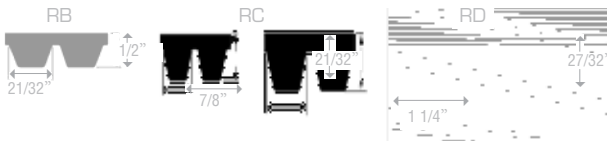

DAYCO® GOLD LABEL® Industrial Banded Belt

Series: RB/RC/RD
Meets RMA Standards IP-20

Designed for high horsepower and shock load applications. The Dayco Gold Label Industrial Banded Belt features the same wrapped molded construction...and the same oil and heat resistant characteristics... as Dayco's Gold Label Industrial V-Belt **plus** the addition of a fabric-rubber top band for multiple belt stability. These banded belts are primarily employed on applications where single or multiple belts, when subjected to fluctuating load tensions and high horsepower, have the tendency to vibrate, turn over or come out of the pulleys.

Belt No.	List Price	Weight (Lbs.)	Outside Circumference (In.)
RB46-2	$40.30	1.19	49.00
RB46-3	$60.46	1.78	49.00
RB46-4	$80.60	2.37	49.00
RB46-5	$100.76	2.97	49.00
RB48-2	$41.56	1.23	51.00
RB48-3	$62.34	1.85	51.00
RB48-4	$83.12	2.47	51.00
RB48-5	$103.90	3.09	51.00
RB51-2	$43.40	1.32	54.00
RB51-3	$65.10	1.97	54.00
RB51-4	$86.80	2.63	54.00
RB51-5	$108.48	3.29	54.00
RB52-2	$43.86	1.34	55.00
RB52-3	$65.80	2.01	55.00
RB52-4	$87.74	2.68	55.00
RB52-5	$109.66	3.35	55.00
RB53-2	$44.18	1.36	56.00
RB53-3	$66.26	2.05	56.00
RB53-4	$88.34	2.73	56.00

Belt No.	List Price	Weight (Lbs.)	Outside Circumference (In.)
RB53-5	$110.42	3.41	56.00
RB54-2	$44.48	1.41	57.00
RB54-3	$66.70	2.11	57.00
RB54-4	$88.94	2.81	57.00
RB54-5	$111.18	3.52	57.00
RB55-2	$44.94	1.43	58.00
RB55-3	$67.42	2.15	58.00
RB55-4	$89.90	2.86	58.00
RB55-5	$112.36	3.58	58.00
RB56-2	$45.24	1.45	59.00
RB56-3	$67.86	2.18	59.00
RB56-4	$90.48	2.90	59.00
RB56-5	$113.08	3.63	59.00
RB57-2	$45.56	1.48	60.00
RB57-3	$68.34	2.22	60.00
RB57-4	$91.14	2.96	60.00
RB57-5	$113.92	3.70	60.00
RB58-2	$45.88	1.50	61.00
RB58-3	$68.80	2.25	61.00
RB58-4	$91.74	3.01	61.00
RB58-5	$114.68	3.76	61.00
RB59-2	$46.18	1.52	62.00
RB59-3	$69.28	2.28	62.00
RB59-4	$92.36	3.05	62.00
RB59-5	$115.46	3.81	62.00
RB60-2	$46.50	1.55	63.00
RB60-3	$69.74	2.32	63.00