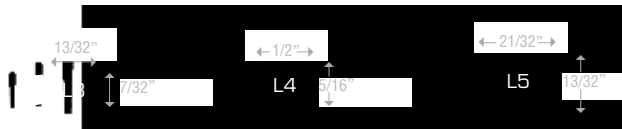

DAYCO® GPL® Premium Utility V-Belt

Series: L3/L4/L5
Meets RMA Standard IP-23

Designed for heavy-duty use on lawn & garden, home, farm, shop or industrial applications.

Dayco's GPL Premium Utility V-Belt operates efficiently even when subjected to temperature extremes, high humidity, moisture, grit, oil and grease. Aramid fiber cord protects against shock loading and stabilizes belt length. The specifically engineered cover, which closely resembles OEM type belts (salt and pepper pattern) allows for easy product identification and delivers optimum controlled clutching and maximum power transfer.

Belt No.	List Price	Weight (Lbs.)	Outside Circumference (In.)
L315	$10.82	0.05	15.00
L316	$10.74	0.05	16.00
L317	$10.74	0.06	17.00
L318	$10.74	0.06	18.00
L319	$10.74	0.06	19.00
L320	$10.74	0.07	20.00
L321	$10.74	0.07	21.00
L322	$10.74	0.07	22.00
L323	$10.74	0.08	23.00
L324	$10.74	0.08	24.00
L325	$10.74	0.08	25.00
L326	$10.92	0.09	26.00
L327	$11.10	0.09	27.00
L328	$11.28	0.09	28.00
L329	$11.46	0.10	29.00
L330	$11.66	0.10	30.00
L331	$11.74	0.10	31.00

Belt No.	List Price	Weight (Lbs.)	Outside Circumference (In.)
L332	$11.90	0.11	32.00
L333	$12.10	0.11	33.00
L334	$12.28	0.11	34.00
L335	$12.54	0.12	35.00
L336	$12.74	0.12	36.00
L337	$13.02	0.12	37.00
L338	$13.30	0.13	38.00
L339	$13.54	0.13	39.00
L340	$13.84	0.13	40.00
L341	$14.10	0.14	41.00
L342	$14.28	0.14	42.00
L343	$14.46	0.14	43.00
L344	$14.70	0.15	44.00
L345	$14.90	0.15	45.00
L346	$15.20	0.15	46.00
L347	$15.40	0.16	47.00
L348	$15.58	0.16	48.00
L349	$15.76	0.16	49.00
L350	$15.92	0.17	50.00
L351	$16.08	0.17	51.00
L352	$16.28	0.17	52.00
L353	$16.48	0.18	53.00
L354	$16.68	0.18	54.00
L355	$16.86	0.18	55.00
L356	$17.06	0.19	56.00
L357	$17.26	0.19	57.00
L358	$17.46	0.19	58.00