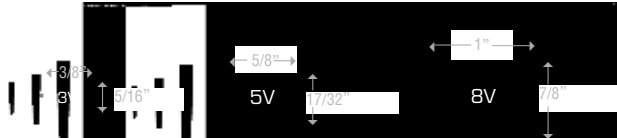

DAYCO® GOLD LABEL®
V-Wedge Belt

Series: 3V/5V/8V
Meets RMA Standard IP-22

Designed for smaller more compact drives. The Dayco Gold Label V-Wedge Belt offers, in addition to oil and heat resistance, excellent flexibility and static dissipation. This wrapped belt's narrower, deeper wedge configuration allows for more efficient load carrying and higher horsepower capabilities. for smaller, more compact drives.

Belt No.	List Price	Weight (Lbs.)	Outside Circumference (In.)
3V250	$11.18	0.11	25.00
3V265	$11.46	0.12	26.50
3V280	$11.72	0.13	28.00
3V300	$12.02	0.14	30.00
3V315	$12.60	0.14	31.50
3V335	$12.88	0.15	33.50
3V355	$13.44	0.16	35.50
3V375	$13.74	0.17	37.50
3V400	$14.60	0.18	40.00
3V425	$15.18	0.19	42.50
3V450	$15.74	0.20	45.00
3V475	$16.32	0.21	47.50
3V500	$16.62	0.23	50.00
3V530	$17.18	0.24	53.00
3V560	$17.74	0.25	56.00
3V600	$18.60	0.27	60.00
3V630	$19.20	0.28	63.00
3V650	$19.62	0.29	65.00
3V670	$20.04	0.30	67.00
3V710	$21.20	0.32	71.00
3V730	$21.76	0.33	73.00
3V750	$22.32	0.34	75.00
3V800	$23.76	0.36	80.00
3V830	$24.80	0.37	83.00

Belt No.	List Price	Weight (Lbs.)	Outside Circumference (In.)
3V850	$25.48	0.38	85.00
3V900	$27.50	0.41	90.00
3V950	$28.90	0.43	95.00
3V1000	$30.64	0.45	100.00
3V1060	$32.36	0.48	106.00
3V1120	$35.22	0.50	112.00
3V1180	$37.50	0.53	118.00
3V1250	$40.08	0.56	125.00
3V1320	$42.38	0.59	132.00
3V1400	$44.96	0.63	140.00
5V500	$35.22	0.56	50.00
5V530	$36.10	0.59	53.00
5V560	$38.36	0.63	56.00
5V600	$40.90	0.67	60.00
5V630	$43.52	0.71	63.00
5V670	$46.38	0.75	67.00
5V710	$49.24	0.80	71.00
5V750	$52.10	0.84	75.00
5V800	$55.56	0.90	80.00
5V850	$59.86	0.95	85.00
5V900	$62.12	1.01	90.00
5V950	$66.72	1.06	95.00
5V1000	$69.40	1.13	100.00
5V1060	$74.74	1.19	106.00
5V1120	$79.04	1.25	112.00
5V1180	$83.34	1.32	118.00
5V1250	$88.48	1.40	125.00